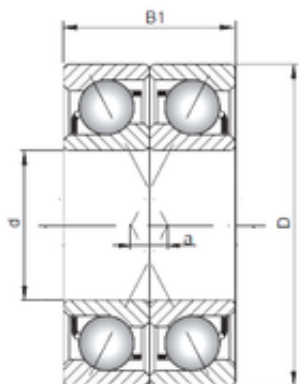

NTN Bearing Driveshaft do Brasil

ISO 7336 BDF angular contact ball bearings

Bearing No. 7336 BDF

| | |
|----------------|----------------|
| Size | 180x380x150 mm |
| Bore Diameter | 180 mm |
| Outer Diameter | 380 mm |
| Width | 150 mm |
| d | 180 mm |
| D | 380 mm |
| B1 | 150 mm |
| Angle () | 40 ° |
| a | 159,9 mm |

7336 BDF Bearing 2D drawings and 3D CAD models