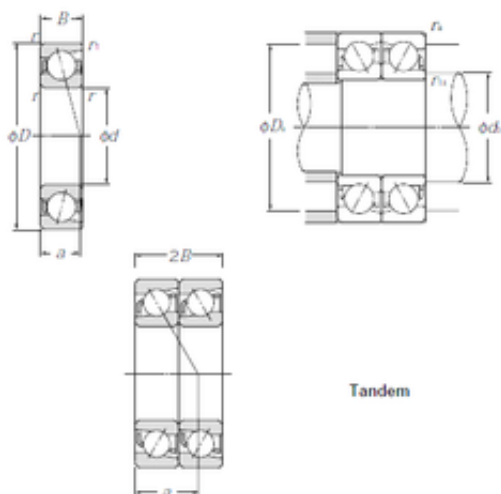

## NTN Bearing Driveshaft do Brasil

60 mm x 110 mm x 22 mm CYSD 7212DT  
angular contact ball bearings

Bearing No. 7212DT

Size	60x110x22 mm
Bore Diameter	60 mm
Outer Diameter	110 mm
Width	22 mm
d	60 mm
D	110 mm
B	22 mm
C	22 mm
Angle ( ° )	25 °
r min.	1,5 mm
2B	44 mm
Weight	1,53 Kg
Basic dynamic load rating (C)	100 kN
Basic static load rating (C0)	98 kN
(Grease) Lubrication Speed	5300 r/min

7212DT Bearing 2D drawings and 3D CAD models