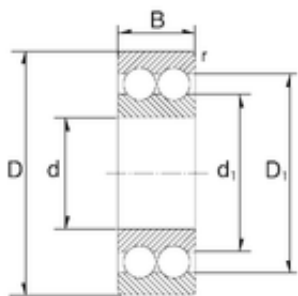

NTN Bearing Driveshaft do Brasil

6 mm x 17 mm x 6 mm ZEN 30/6-2RS angular contact ball bearings

Bearing No. 30/6-2RS

Size	6x17x6 mm
Bore Diameter	6 mm
Outer Diameter	17 mm
Width	6 mm
d	6 mm
D	17 mm
B	6 mm
C	6 mm
Basic dynamic load rating (C)	3,08 kN
Basic static load rating (C0)	1,45 kN

30/6-2RS Bearing 2D drawings and 3D CAD models