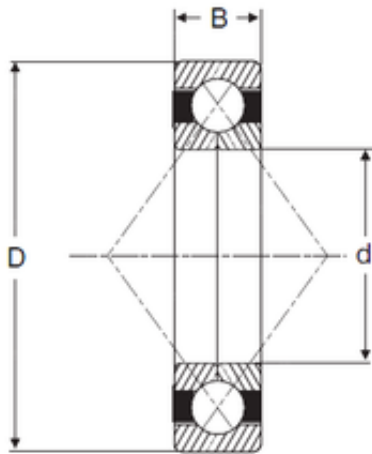

NTN Bearing Driveshaft do Brasil

100 mm x 215 mm x 47 mm SIGMA QJ 320 N2
angular contact ball bearings

Bearing No. QJ 320 N2

Size	100x215x47 mm
Bore Diameter	100 mm
Outer Diameter	215 mm
Width	47 mm
d	100 mm
D	215 mm
B	47 mm
C	47 mm

QJ 320 N2 Bearing 2D drawings and 3D CAD models