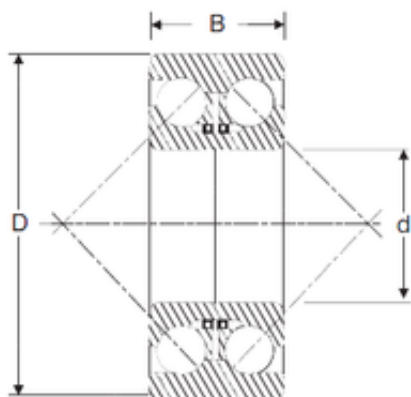

## NTN Bearing Driveshaft do Brasil

55 mm x 120 mm x 49,2 mm SIGMA 3311 D  
angular contact ball bearings

Bearing No. 3311 D

Size	55x120x49.2 mm
Bore Diameter	55 mm
Outer Diameter	120 mm
Width	49,2 mm
d	55 mm
D	120 mm
B	49,2 mm
C	49,2 mm

3311 D Bearing 2D drawings and 3D CAD models