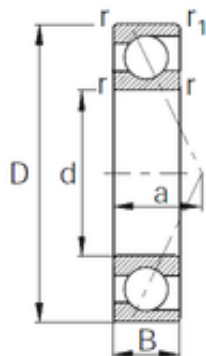

NTN Bearing Driveshaft do Brasil

25 mm x 47 mm x 12 mm KBC SM7005CP5
angular contact ball bearings

Bearing No. SM7005CP5

Size	25x47x12 mm
Bore Diameter	25 mm
Outer Diameter	47 mm
Width	12 mm
d	25 mm
D	47 mm
B	12 mm
C	12 mm
a	10.8 mm
r min.	0.6 mm
r1 min.	0.3 mm
Weight	0.09 Kg
Basic dynamic load rating (C)	21 kN
Basic static load rating (C0)	14,8 kN
(Grease) Lubrication Speed	22000 r/min

SM7005CP5 Bearing 2D drawings and 3D CAD models