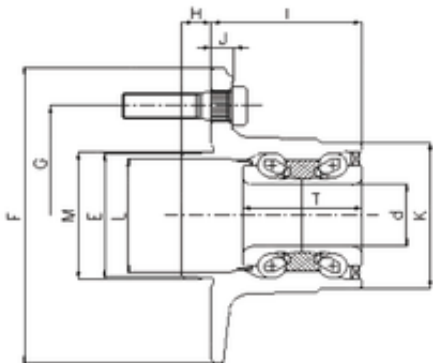

# NTN Bearing Driveshaft do Brasil

## ILJIN IJ122038 angular contact ball bearings

Bearing No. IJ122038

Bore Diameter	30 mm
d	30 mm
I	56 mm
K	67 mm
E	56 mm
F	122 mm
G	100 mm
H	14 mm
J	10 mm
L	48 mm
M	57 mm
T	46 mm

IJ122038 Bearing 2D drawings and 3D CAD models