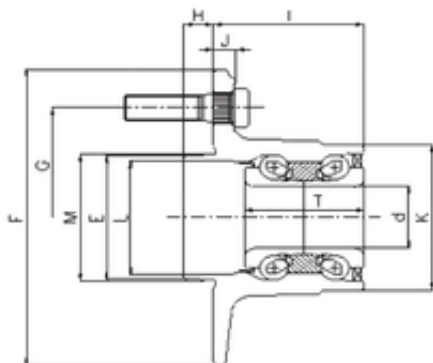

NTN Bearing Driveshaft do Brasil

ILJIN IJ112023 angular contact ball bearings

Bearing No. IJ112023

Bore Diameter	35 mm
d	35 mm
I	56,2 mm
K	78 mm
E	67 mm
F	148 mm
G	114,3 mm
H	15 mm
J	11 mm
L	58,7 mm
M	58,7 mm
T	52 mm

IJ112023 Bearing 2D drawings and 3D CAD models