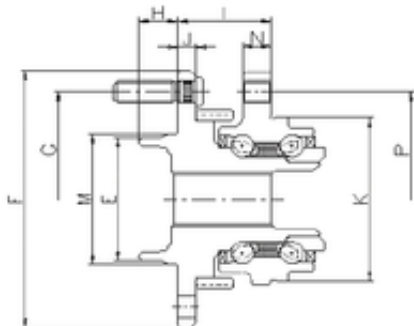

NTN Bearing Driveshaft do Brasil

ILJIN IJ143001 angular contact ball bearings

Bearing No. IJ143001

P	98,952 mm
I	74,5 mm
E	60,05 mm
F	151,5 mm
G	114,291 mm
H	13,5 mm
J	11 mm
K	73,87 mm
M	61,95 mm
N	8,5 mm
1	Wheel Bearing

IJ143001 Bearing 2D drawings and 3D CAD models