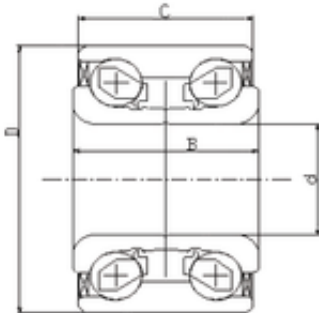

NTN Bearing Driveshaft do Brasil

34 mm x 66 mm x 37 mm ILJIN IJ131022
angular contact ball bearings

Bearing No. IJ131022

Size	34x66x37 mm
Bore Diameter	34 mm
Outer Diameter	66 mm
Width	37 mm
d	34 mm
D	66 mm
B	37 mm
C	37 mm

IJ131022 Bearing 2D drawings and 3D CAD models