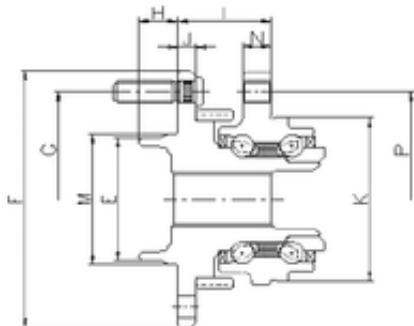

## NTN Bearing Driveshaft do Brasil

### ILJIN IJ123081 angular contact ball bearings

Bearing No. IJ123081

P	116 mm
I	42 mm
E	70,1 mm
F	145 mm
G	115 mm
H	20 mm
J	9 mm
K	91,2 mm
M	70,6 mm
N	13,5 mm
1	Wheel Bearing

IJ123081 Bearing 2D drawings and 3D CAD models