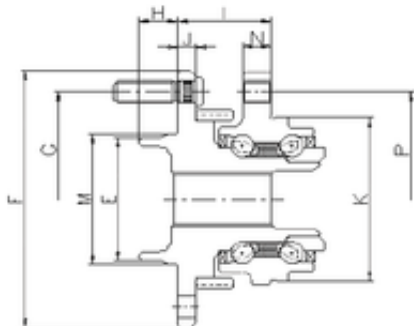

## NTN Bearing Driveshaft do Brasil

### ILJIN IJ123096 angular contact ball bearings

Bearing No. IJ123096

|   |               |
|---|---------------|
| I | 64,76 mm      |
| E | 66,87 mm      |
| F | 157 mm        |
| G | 120 mm        |
| H | 20 mm         |
| J | 12,66 mm      |
| K | 84 mm         |
| M | 67,36 mm      |
| N | 13,5 mm       |
| 1 | Wheel Bearing |