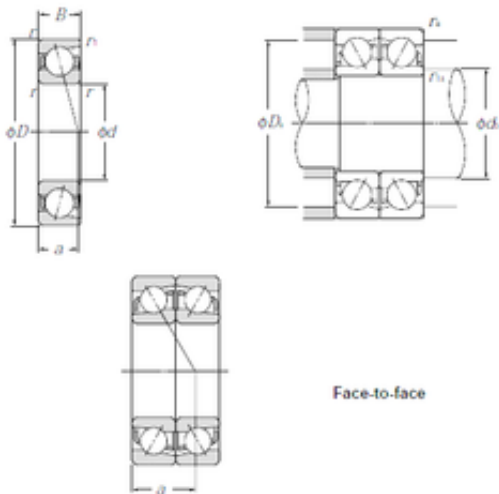

NTN Bearing Driveshaft do Brasil

30 mm x 72 mm x 19 mm CYSD 7306CDF
angular contact ball bearings

Bearing No. 7306CDF

Size	30x72x19 mm
Bore Diameter	30 mm
Outer Diameter	72 mm
Width	19 mm
d	30 mm
D	72 mm
B	19 mm
C	19 mm
Angle (°)	15 °
r min.	1,1 mm
2B	38 mm
Weight	0,66 Kg
Basic dynamic load rating (C)	52,5 kN
Basic static load rating (C0)	40,5 kN
(Grease) Lubrication Speed	13000 r/min

7306CDF Bearing 2D drawings and 3D CAD models