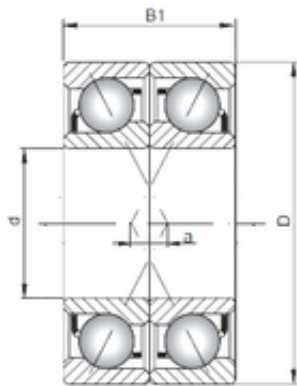

NTN Bearing Driveshaft do Brasil

ISO 7007 CDF angular contact ball bearings

Bearing No. 7007 CDF

| | |
|----------------|-------------|
| Size | 35x62x28 mm |
| Bore Diameter | 35 mm |
| Outer Diameter | 62 mm |
| Width | 28 mm |
| d | 35 mm |
| D | 62 mm |
| B1 | 28 mm |
| Angle () | 15 ° |
| a | 1 mm |

7007 CDF Bearing 2D drawings and 3D CAD models