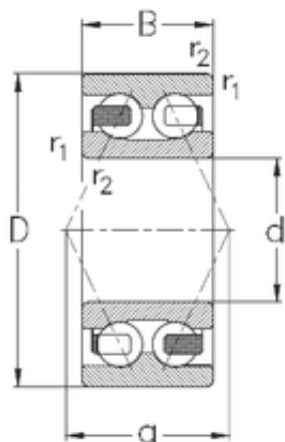

NTN Bearing Driveshaft do Brasil

50 mm x 110 mm x 44,4 mm NKE 3310-B-TV
angular contact ball bearings

Bearing No. 3310-B-TV

Size	50x110x44.4 mm
Bore Diameter	50 mm
Outer Diameter	110 mm
Width	44,4 mm
d	50 mm
D	110 mm
B	44,4 mm
C	44,4 mm
Angle (°)	32 °
a	55 mm
r1 min.	2 mm
r2 min.	2 mm
Weight	2 Kg
Basic dynamic load rating (C)	77,6 kN
Basic static load rating (C0)	59,2 kN
Limiting speed	6000 r/min

3310-B-TV Bearing 2D drawings and 3D CAD models