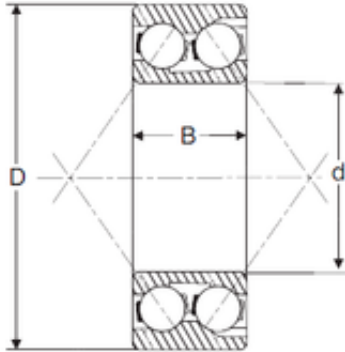

NTN Bearing Driveshaft do Brasil

45 mm x 100 mm x 39,7 mm SIGMA 3309
angular contact ball bearings

Bearing No. 3309

Size	45x100x39.7 mm
Bore Diameter	45 mm
Outer Diameter	100 mm
Width	39,7 mm
d	45 mm
D	100 mm
B	39,7 mm
C	39,7 mm

3309 Bearing 2D drawings and 3D CAD models