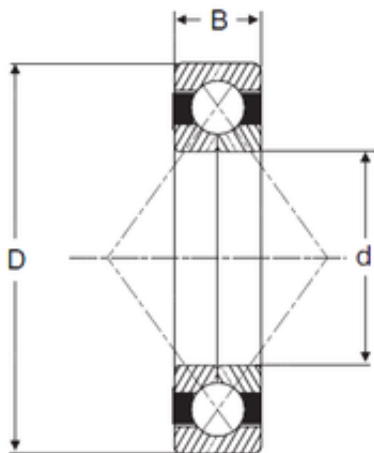

NTN Bearing Driveshaft do Brasil

85 mm x 150 mm x 28 mm SIGMA QJ 217
angular contact ball bearings

Bearing No. QJ 217

Size	85x150x28 mm
Bore Diameter	85 mm
Outer Diameter	150 mm
Width	28 mm
d	85 mm
D	150 mm
B	28 mm
C	28 mm

QJ 217 Bearing 2D drawings and 3D CAD models