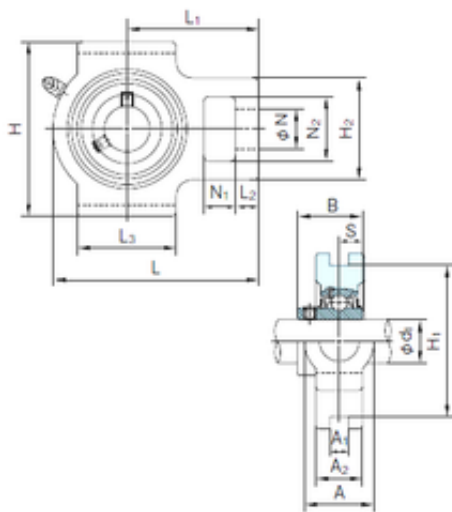

## NTN Bearing Driveshaft do Brasil

### NACHI UCTX06 bearing units

Bearing No. UCTX06

Bore Diameter	30 mm
d	30 mm
L2	13 mm
L3	64 mm
A	37 mm
A1	12 mm
B	42.9 mm
H	102 mm
H1	89 mm
H2	64 mm
L	129 mm
L1	78 mm
N	22 mm
N1	16 mm
S	17.5 mm
A2	30 mm
N2	37 mm

UCTX06 Bearing 2D drawings and 3D CAD models