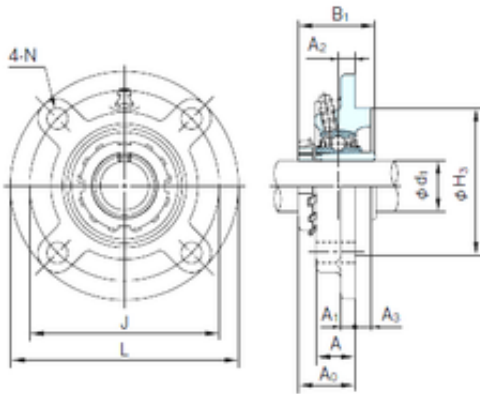

NTN Bearing Driveshaft do Brasil

NACHI UKFCX11+H2311 bearing units

Bearing No. UKFCX11+H2311

UKFCX11+H2311 Bearing 2D drawings and 3D CAD models

Bore Diameter	50 mm
d1	50 mm
H3	127 mm
A0	34 mm
A	26 mm
A1	13 mm
B1	59 mm
J	152 mm
L	180 mm
N	16 mm
Bolt (G)	M14
A2	4 mm
A3	22 mm