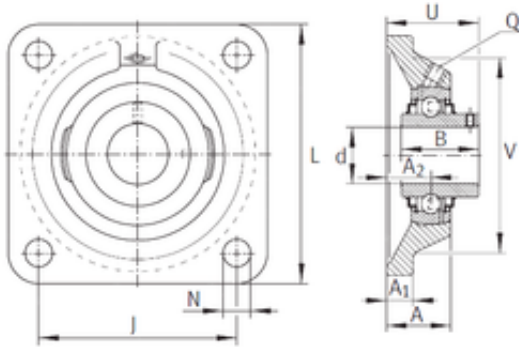

## INA RCJY7/8 bearing units

Bearing No. RCJY7/8

Bore Diameter	22,225 mm
d	22,225 mm
V	80,01 mm
U	38,811 mm
Thread (Q)	1/8 NPT
A	30,505 mm
A1	13,005 mm
B	34,112 mm
J	70,002 mm
L	95,504 mm
N	11,506 mm
A2	18,999 mm
Category	Bearings
Inventory	0.0
Manufacturer Name	SCHAEFFLER GROUP
Minimum Buy Quantity	N/A
Weight / US pound	0
Product Group	M06110

RCJY7/8 Bearing 2D drawings and 3D CAD models