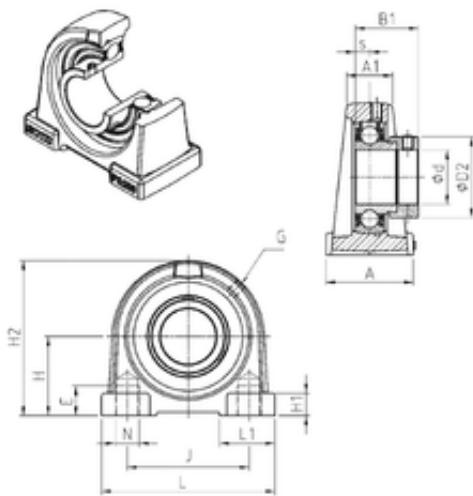

NTN Bearing Driveshaft do Brasil

SNR ESPA212 bearing units

Bearing No. ESPA212

Bore Diameter	60 mm
d	60 mm
s	12 mm
A	68 mm
A1	36 mm
B1	49,3 mm
D2	84,2 mm
E	25 mm
H	69,9 mm
H1	15 mm
H2	138 mm
J	114 mm
L	150 mm
L1	52 mm
Thread (G)	M6x1
Thread (N1)	M16
Weight	3,8 Kg
Basic dynamic load rating (C)	52,5 kN

ESPA212 Bearing 2D drawings and 3D CAD models