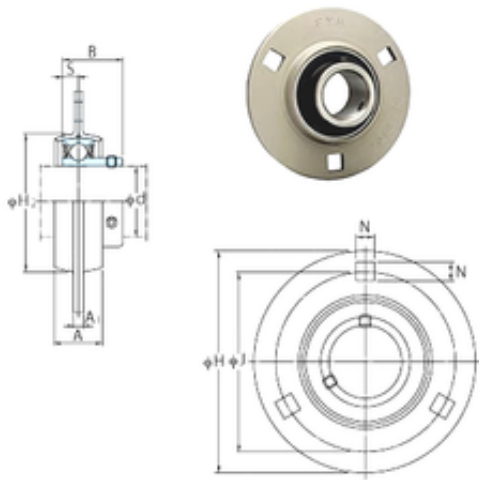

NTN Bearing Driveshaft do Brasil

FYH SBPF205 bearing units

Bearing No. SBPF205

Bore Diameter	23,8125 mm
Width	27 mm
d	23,8125 mm
A	18 mm
A1	4 mm
B	27 mm
H	95 mm
H2	60 mm
J	76 mm
N	9 mm
S	7,5 mm
Bolt (G)	M8
Weight	0,38 Kg
Basic dynamic load rating (C)	14 kN
Basic static load rating (C0)	7,85 kN
Category	Bearings
Inventory	0.0
Manufacturer Name	FYH BEARING UNITS
Minimum Buy Quantity	N/A
Weight / Kilogram	0
Product Group	M06110

SBPF205 Bearing 2D drawings and 3D CAD models