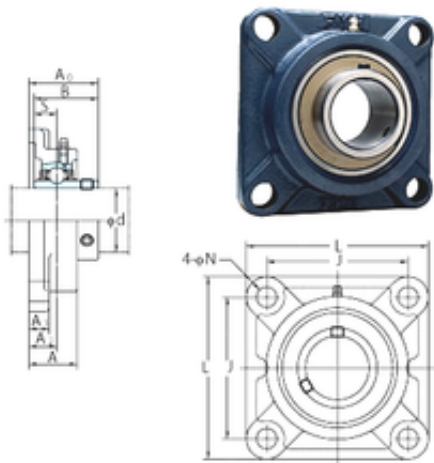

NTN Bearing Driveshaft do Brasil

FYH UCF217E bearing units

Bearing No. UCF217E

Bore Diameter	85 mm
d	85 mm
A0	87,6 mm
A	63 mm
A1	24 mm
B	85,7 mm
J	175 mm
L	220 mm
N	19 mm
S	34,1 mm
Bolt (G)	11/16
A2	36 mm
Weight	8,9 Kg
Basic dynamic load rating (C)	84 kN
Basic static load rating (C0)	61,9 kN
Category	Mounted Units & Inserts
Inventory	0.0
Manufacturer Name	FYH BEARING UNITS
Minimum Buy Quantity	N/A
Weight / Kilogram	0
Product Group	M06110

UCF217E Bearing 2D drawings and 3D CAD models