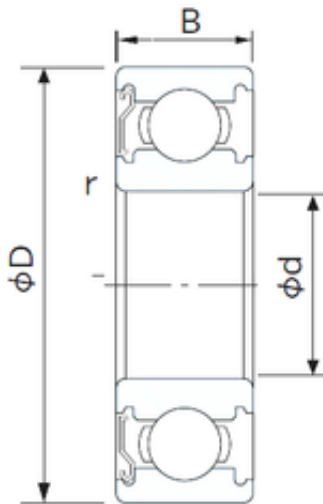

## NTN Bearing Driveshaft do Brasil

140 mm x 190 mm x 24 mm CYSD 6928-Z deep groove ball bearings

Bearing No. 6928-Z

Size	140x190x24 mm
Bore Diameter	140 mm
Outer Diameter	190 mm
Width	24 mm
d	140 mm
D	190 mm
B	24 mm
C	24 mm
r min.	1,5 mm
Weight	1,67 Kg
Basic dynamic load rating (C)	66,5 kN

6928-Z Bearing 2D drawings and 3D CAD models